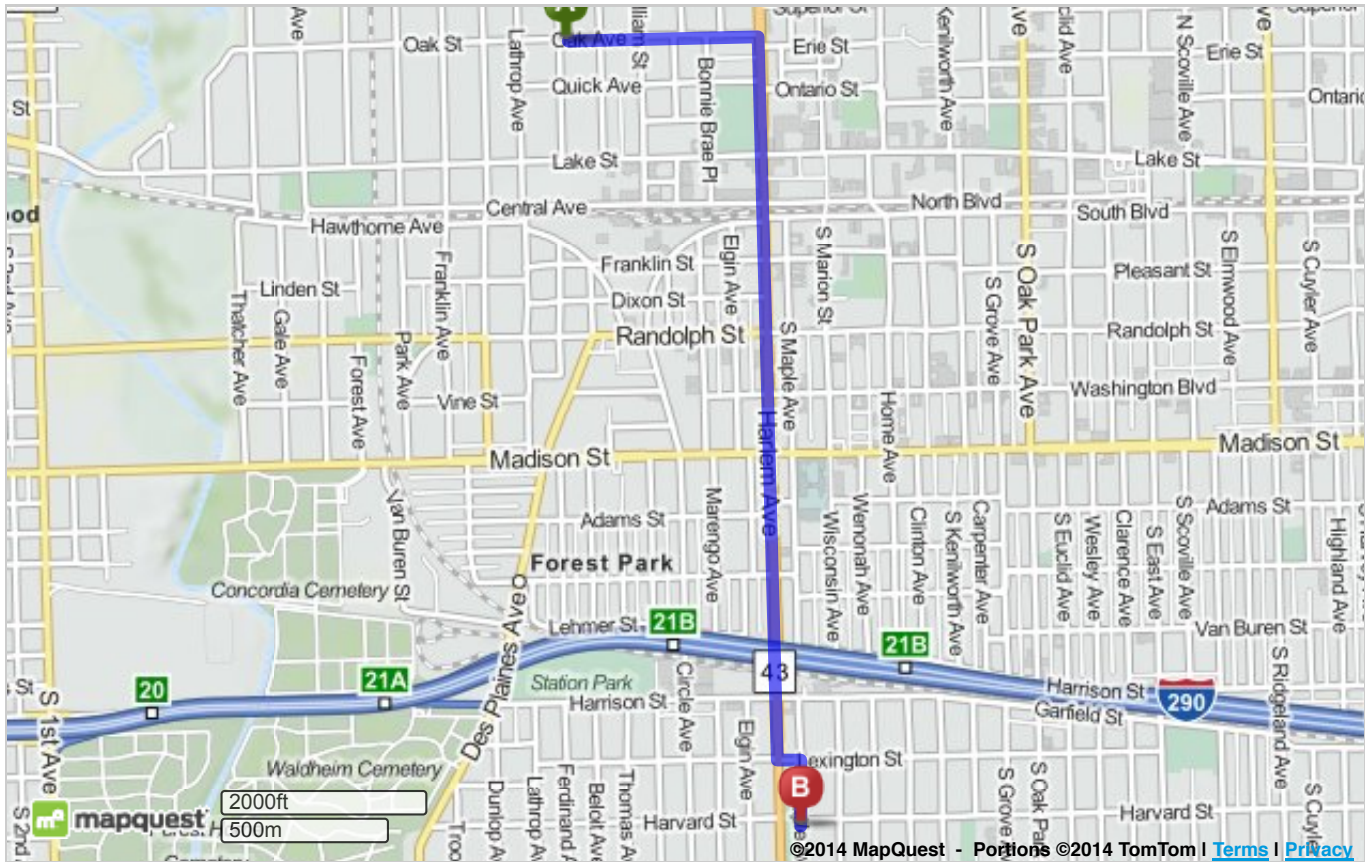

Total Travel Estimate: **2.09 miles - about 6 minutes**

Estimated Fuel Cost: **$.59**

©2014 MapQuest, Inc. Use of directions and maps is subject to the MapQuest Terms of Use. We make no guarantee of the accuracy of their content, road conditions or route usability. [View Terms of Use](#)